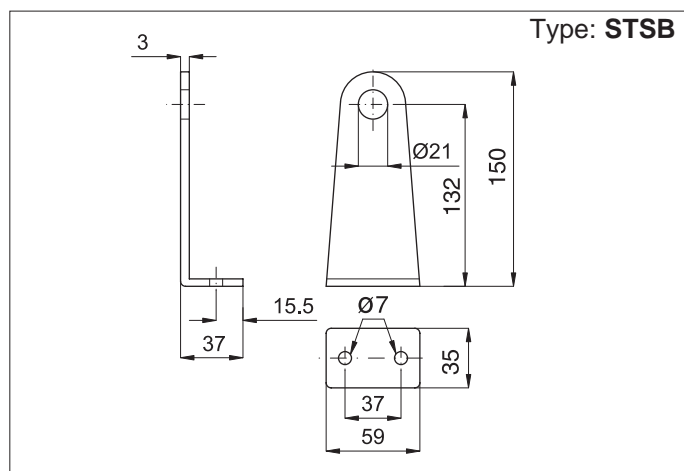

Version	Symbol	Type
Mounting bracket		STSB
Bracket/tank connection fitting		PRSB
Semi-automatic condense drain valve		VCSB

Series of accessories for the mounting (bracket and fitting) and the use (condense drain valve) of the reservoirs.