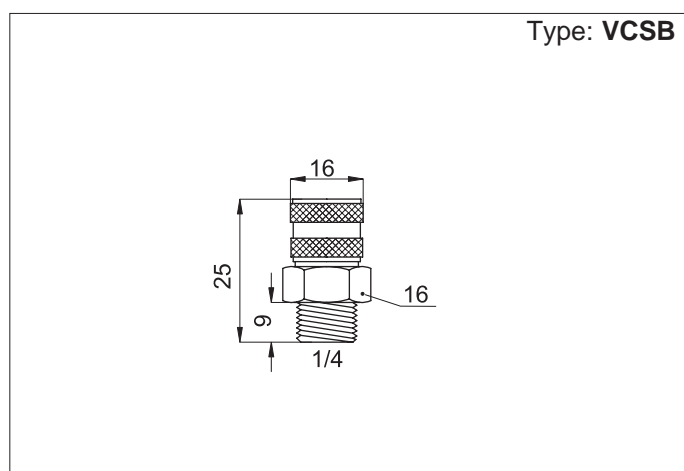

Version	Symbol	Type
Mounting bracket		STSB
Bracket/tank connection fitting		PRSB
Semi-automatic condense drain valve		VCSB

Series of accessories for the mounting (bracket and fitting) and the use (condense drain valve) of the reservoirs.

Code	Item
050601	STSB

Material: Zinc plated steel

Code	Item
050603	PRSB

Material: Nickel plated brass

Code	Item
050602	VCSB

Material: Acetal resin