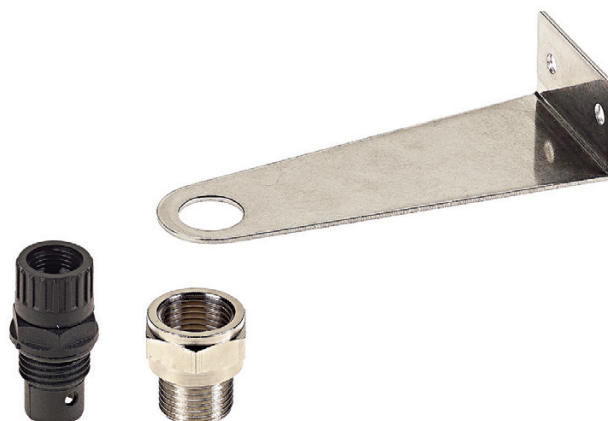

Version	Symbol	Type
Mounting bracket		STSB
Bracket/tank connection fitting		PRSB
Semi-automatic condense drain valve		VCSB

Series of accessories for the mounting (bracket and fitting) and the use (condense drain valve) of the reservoirs.

Code	Item
050601	STSB

Material: Zinc plated steel

Code	Item
050603	PRSB

Material: Nickel plated brass

Code	Item
050602	VCSB

Material: Acetal resin