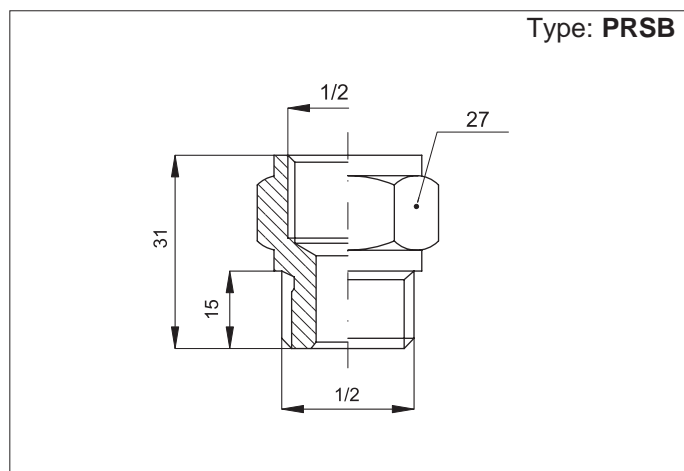

Version	Symbol	Type
Mounting bracket		STSB
Bracket/tank connection fitting		PRSB
Semi-automatic condense drain valve		VCSB

Series of accessories for the mounting (bracket and fitting) and the use (condense drain valve) of the reservoirs.

Code	Item
050601	STSB

Material: Zinc plated steel

Code	Item
050603	PRSB

Material: Nickel plated brass

Code	Item
050602	VCSB

Material: Acetal resin