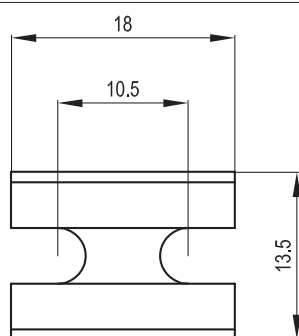

Brackets for short stroke cylinders

Material: Polyamide

Code	Item
072915	AS108