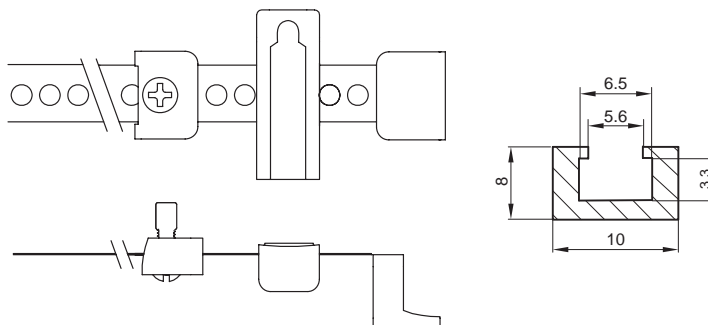

Locking bands for round cylinders Ø 10-63

Metal bracket, screw and adaptor included in the Kit

Code	Item
072907	AFR1063

Brackets for cylinders ISO 15552

Material: Aluminium   Mounting screw included in the Kit

Code	Item	A	B
072908	AS101	11,5	11
072909	AS102	14,5	14
072910	AS103	16,5	20
072911	AS104	17,5	24
072912	AS105	7	8
072913	AS106	10	14
072917	AS110	24,5	21