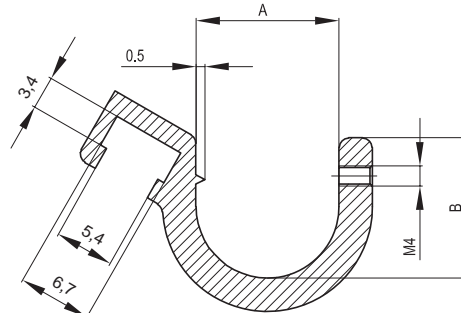

Locking bands for round cylinders Ø 10-63

Metal bracket, screw and adaptor included in the Kit

Code	Item
072907	AFR1063

Brackets for cylinders ISO 15552

Material: Aluminium Mounting screw included in the Kit

Code	Item	A	B
072908	AS101	11,5	11
072909	AS102	14,5	14
072910	AS103	16,5	20
072911	AS104	17,5	24
072912	AS105	7	8
072913	AS106	10	14
072917	AS110	24,5	21

Brackets for short stroke cylinders

Material: Polyamide