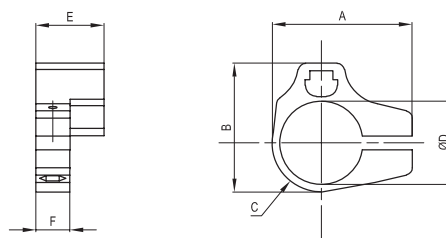

Locking bands for cylinders ISO 6432

Material: Polyamide		Mounting screw included in the Kit					
Code	Item	A	B	C	Ø D	E	F
072901	AFM8	21,4	18,9	6,45	9,3	18	9
072902	AFM10	23,4	20,9	7,45	11,3	18	9
072903	AFM12	25,4	22,9	8,45	13,3	18	9
072904	AFM16	29,4	26,9	10,45	17,3	18	9
072905	AFM20	33,4	30,9	12,45	21,3	18	9
072906	AFM25	38,4	35,9	14,95	26,3	18	9