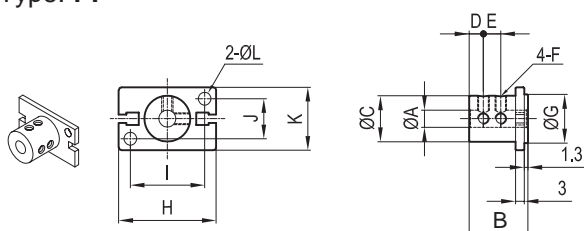

Standard executions		
Version	Code	Item
Mounting with male thread for hand grip \varnothing 16	075058	16PM
Mounting with male thread for hand grip \varnothing 20	075059	20PM
Mounting with male thread for hand grip \varnothing 25	075064	25PM
Mounting with male thread for hand grip \varnothing 32	075065	32PM
Mounting with female thread for hand grip \varnothing 16	075066	16PF
Mounting with female thread for hand grip \varnothing 20	075067	20PF
Mounting with female thread for hand grip \varnothing 25	075068	25PF
Mounting with female thread for hand grip \varnothing 32	075069	32PF

Type: PM

Item	A	B	C	D	E	F	G	H	I	J	K
16PM	15	15	3	10	16	17	34	26	14	22	4,5
20PM	15	15	3	10	18	21	45	35	16	26	5,5
25PM	25	17	5	14	26	26	52	40	20	32	6,5
32PM	25	20	6	16	30	34	60	46	26	40	6,6

Type: PF

Item	A	B	C	D	E	F	G	H	I	J	K	L
16PF	6	20,5	16	5	6	M4x0,7p	17	34	26	14	22	4,5
20PF	8	25,5	20	7	7	M4x0,7p	21	45	35	16	26	5,5
25PF	10	30,5	25	8	10	M4x0,7p	26	52	40	20	32	6,5
32PF	12	40,5	32	10	15	M4x0,7p	34	60	46	26	40	6,5