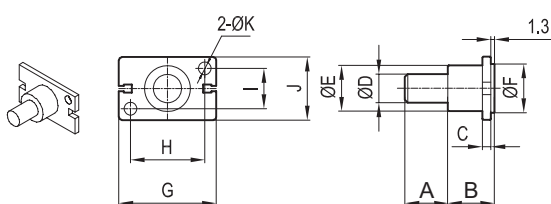

Standard executions		
Version	Code	Item
Mounting with male thread for hand grip \varnothing 16	075058	16PM
Mounting with male thread for hand grip \varnothing 20	075059	20PM
Mounting with male thread for hand grip \varnothing 25	075064	25PM
Mounting with male thread for hand grip \varnothing 32	075065	32PM
Mounting with female thread for hand grip \varnothing 16	075066	16PF
Mounting with female thread for hand grip \varnothing 20	075067	20PF
Mounting with female thread for hand grip \varnothing 25	075068	25PF
Mounting with female thread for hand grip \varnothing 32	075069	32PF

Type: PM

Item	A	B	C	D	E	F	G	H	I	J	K
16PM	15	15	3	10	16	17	34	26	14	22	4,5
20PM	15	15	3	10	18	21	45	35	16	26	5,5
25PM	25	17	5	14	26	26	52	40	20	32	6,5
32PM	25	20	6	16	30	34	60	46	26	40	6,6

Type: PF

Item	A	B	C	D	E	F	G	H	I	J	K	L
16PF	6	20,5	16	5	6	M4x0,7p	17	34	26	14	22	4,5
20PF	8	25,5	20	7	7	M4x0,7p	21	45	35	16	26	5,5
25PF	10	30,5	25	8	10	M4x0,7p	26	52	40	20	32	6,5
32PF	12	40,5	32	10	15	M4x0,7p	34	60	46	26	40	6,5